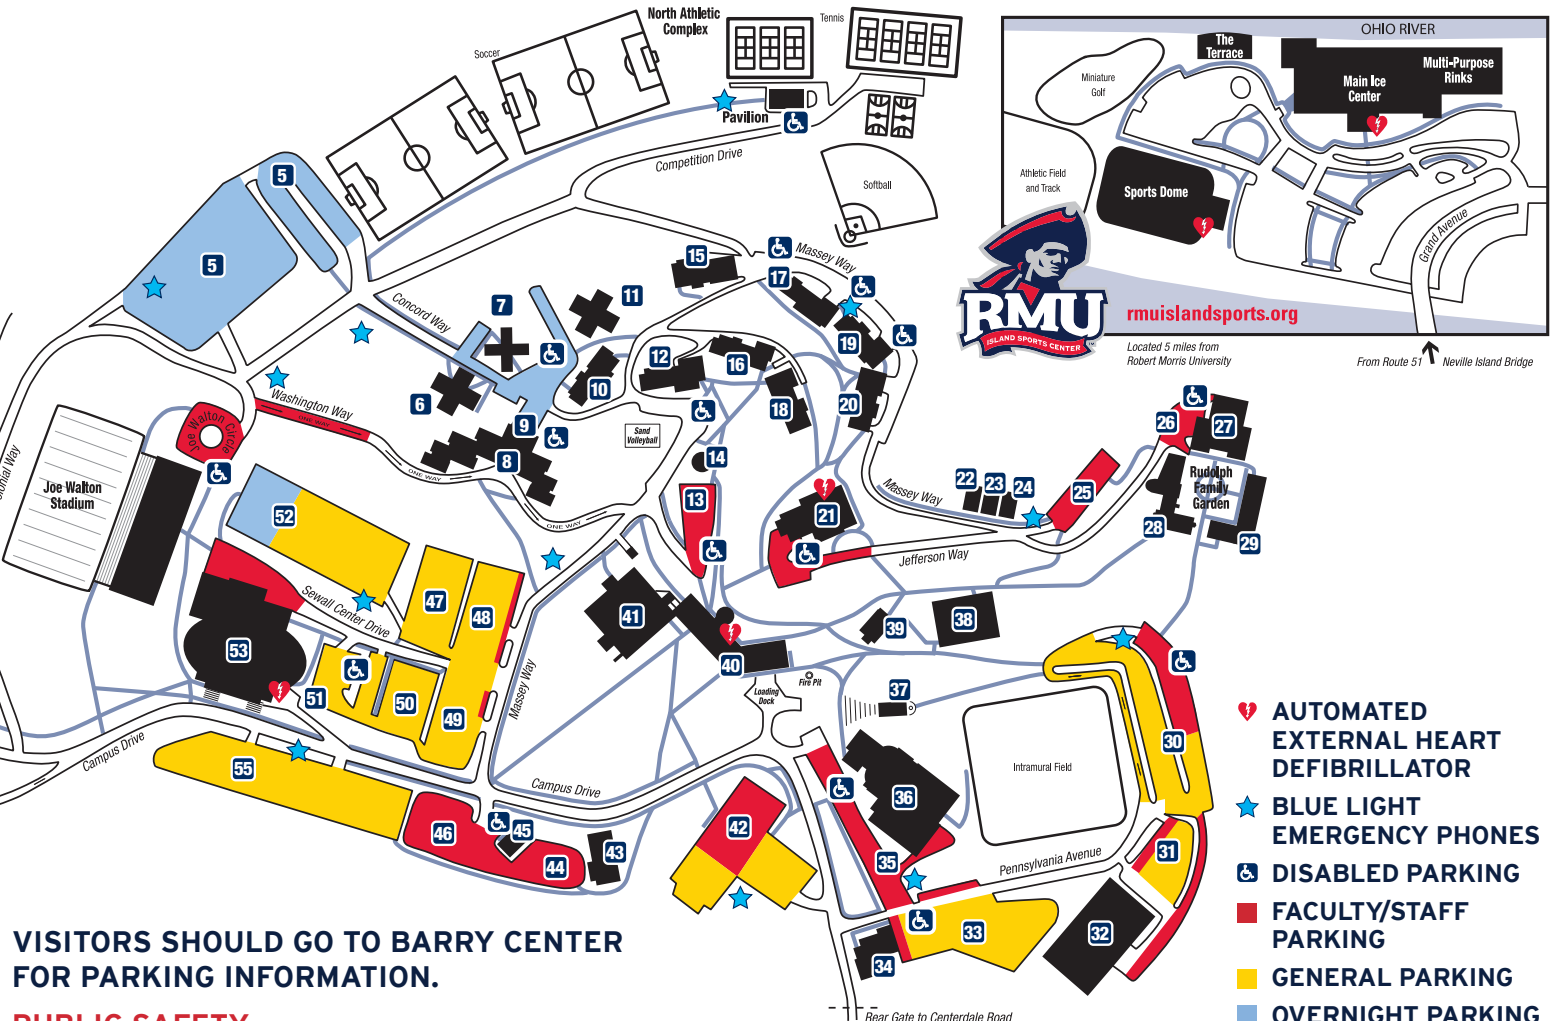

6001 University Boulevard
Moon Township, PA 15108

RMU.EDU

To Routes 51 & 65
RMU Island Sports Center

Grant Drive
University Boulevard

Moon Plaza Shopping Center

University Boulevard

Campus Drive

Moon Clinton Road

Moon Area High School

Located 5 miles from
Robert Morris University

From Route 51 Neville Island Bridge

**VISITORS SHOULD GO TO BARRY CENTER
FOR PARKING INFORMATION.**

**PUBLIC SAFETY
DEPARTMENT/EMERGENCIES: 412-397-2424**

- **AUTOMATED EXTERNAL HEART DEFIBRILLATOR**
- **BLUE LIGHT EMERGENCY PHONES**
- **DISABLED PARKING**
- **FACULTY/STAFF PARKING**
- **GENERAL PARKING**
- **OVERNIGHT PARKING**

CAMPUS BUILDINGS

- Adams Hall 17
- Alumni Commons Gazebo . . . 14
- Barry Center 45
- Benjamin Rush Center 34
- Braddock Hall 2
- Business School 28
- Concord Hall 6
- Facilities Service Center 3
- Franklin Center 39
- Gallatin Hall 15
- Hale Center 38
- Hamilton Hall 16

- Hancock Hall 18
- Jefferson Center 21
- John Jay Center 36
- Lafayette Center 29
- Lexington Hall 7
- Madison Hall 20
- Marshall Hall 10
- Massey Hall 27
- Snee-Reinhardt 22
- Media Arts House 22
- Melvin D. Teetz 16
- Alumni House 16

- Monroe Hall 19
- Nicholson Center 40
- Patrick Henry Center 41
- Revere Center 43
- Rogal Chapel 37
- Rooney House 24
- Ross Hall 12
- Salem Hall 11
- Sewall Center 53
- Washington Hall 9
- Wayne Center/SCIS 32
- Yorktown Hall/Holiday Inn . . . 56

PARKING AREAS

- Barry Center Lot 46
- Braddock Lot 1
- Colonial Way Lot 5
- Gazebo Lot 13
- Facilities Lot 4
- Upper John Jay Lot 35
- Lower John Jay Lot 33
- Massey Hall Lot 26
- Upper Massey Lot 30
- Lower Massey Lot 25
- Nicholson Center Lot 42
- Residence Life Lot (metered) . . 9

- Revere Lot 44
- Sewall #1 Lot 47
- Sewall #2 Lot 48
- Sewall #3 Lot 49
- Sewall #4 Lot 50
- Lower Sewall Lot 55
- Sewall Reserved Lot 51
- Washington Hall Lot (overflow) 52
- Wayne Center/SCIS Lot 31
- Yorktown Hall/Holiday Inn Lot . . 57