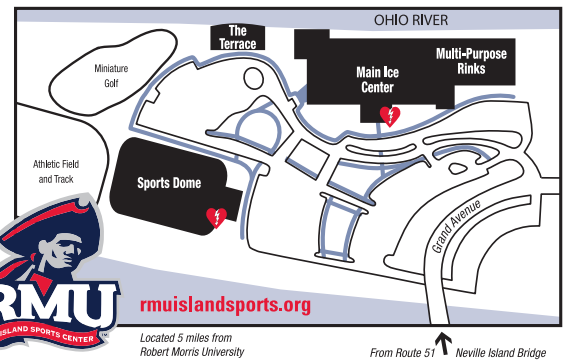

6001 University Boulevard
Moon Township, PA 15108

RMU.EDU

To Routes 51 & 65
RMU Island Sports Center

Grant Drive
University Boulevard

Moon Plaza Shopping Center

University Boulevard

Campus Drive

Moon Clinton Road

Moon Area High School

Located 5 miles from
Robert Morris University

From Route 51 Neville Island Bridge

**VISITORS SHOULD GO TO BARRY CENTER
FOR PARKING INFORMATION.**

**PUBLIC SAFETY
DEPARTMENT/EMERGENCIES: 412-397-2424**

- **AUTOMATED EXTERNAL HEART DEFIBRILLATOR**
- **BLUE LIGHT EMERGENCY PHONES**
- **DISABLED PARKING**
- **FACULTY/STAFF PARKING**
- **GENERAL PARKING**
- **OVERNIGHT PARKING**

CAMPUS BUILDINGS

- Adams Hall 17
- Alumni Commons Gazebo . . . 14
- Barry Center 45
- Benjamin Rush Center 34
- Braddock Hall 2
- Business School 28
- Concord Hall 6
- Facilities Service Center 3
- Franklin Center 39
- Gallatin Hall 15
- Hale Center 38
- Hamilton Hall 16

- Hancock Hall 18
- Jefferson Center 21
- John Jay Center 36
- Lafayette Center 29
- Lexington Hall 7
- Madison Hall 20
- Marshall Hall 10
- Massey Hall 27
- Snee-Reinhardt 22
- Media Arts House 22
- Melvin D. Teetz 16
- Alumni House 16

- Monroe Hall 19
- Nicholson Center 40
- Patrick Henry Center 41
- Revere Center 43
- Rogal Chapel 37
- Rooney House 24
- Ross Hall 12
- Salem Hall 11
- Sewall Center 53
- Washington Hall 9
- Wayne Center/SCIS 32
- Yorktown Hall/Holiday Inn . . . 56

PARKING AREAS

- Barry Center Lot 46
- Braddock Lot 1
- Colonial Way Lot 5
- Gazebo Lot 13
- Facilities Lot 4
- Upper John Jay Lot 35
- Lower John Jay Lot 33
- Massey Hall Lot 26
- Upper Massey Lot 30
- Lower Massey Lot 25
- Nicholson Center Lot 42
- Residence Life Lot (metered) . . 9

- Revere Lot 44
- Sewall #1 Lot 47
- Sewall #2 Lot 48
- Sewall #3 Lot 49
- Sewall #4 Lot 50
- Lower Sewall Lot 55
- Sewall Reserved Lot 51
- Washington Hall Lot (overflow) 52
- Wayne Center/SCIS Lot 31
- Yorktown Hall/Holiday Inn Lot . . 57